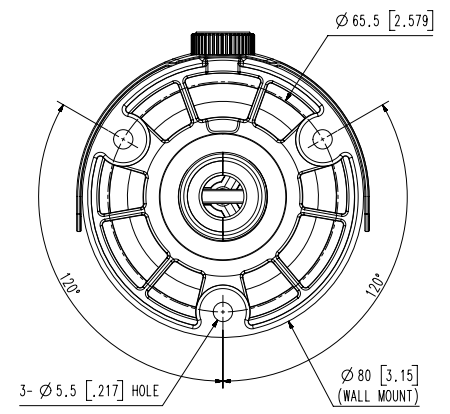

Mechanical

Color / Material	Dark grey / Aluminum
Product Dimensions / Weight	Ø78.0x259.8mm(Ø3.07x10.23"), 900g(1.98 lb)

DORI

Detect (25PPM/ 8PPF)	Wide: 27.4m(89.85ft) / Tele: 128.8m(422.56ft)
Observe (63PPM/ 19PPF)	Wide: 11.0m(35.94ft) / Tele: 51.5m(169.02ft)
Recognize (125PPM/ 38PPF)	Wide: 5.5m(17.97ft) / Tele: 25.8m(84.51ft)
Identify (250PPM/ 76PPF)	Wide: 2.7m(8.99ft) / Tele: 12.9m(42.26ft)

UNIT : mm [inch]
SCALE : 1/1