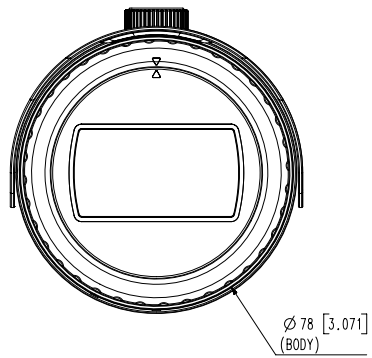

Mechanical

Color / Material	Dark grey / Aluminum
Product Dimensions / Weight	Ø78.0x259.8mm(Ø3.07x10.23"), 900g(1.98 lb)

DORI

Detect (25PPM/ 8PPF)	Wide: 27.4m(89.85ft) / Tele: 128.8m(422.56ft)
Observe (63PPM/ 19PPF)	Wide: 11.0m(35.94ft) / Tele: 51.5m(169.02ft)
Recognize (125PPM/ 38PPF)	Wide: 5.5m(17.97ft) / Tele: 25.8m(84.51ft)
Identify (250PPM/ 76PPF)	Wide: 2.7m(8.99ft) / Tele: 12.9m(42.26ft)

UNIT : mm [inch]
SCALE : 1/1